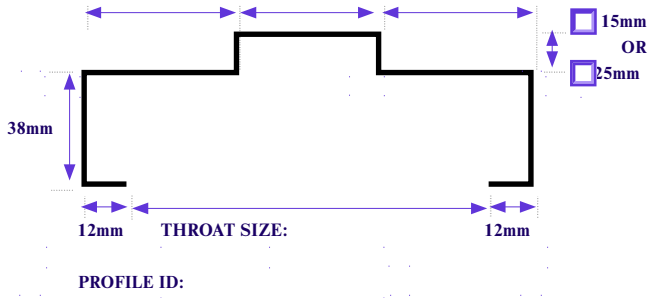

# North Eastern Door Frames: Custom Frame Profile Form

Double Rebate Profile

5/14 Geebung Drive, Port Macquarie NSW 2444 | 36 Enterprise Drive Beresfield NSW 2322 10  
 Production Drive Wauchope NSW 2446 | PHONE: (02) 6581 2822 | FAX: (02) 6581 2802 |  
 EMAIL: doors@nedf.com.au | WEB: www.nedf.com.au