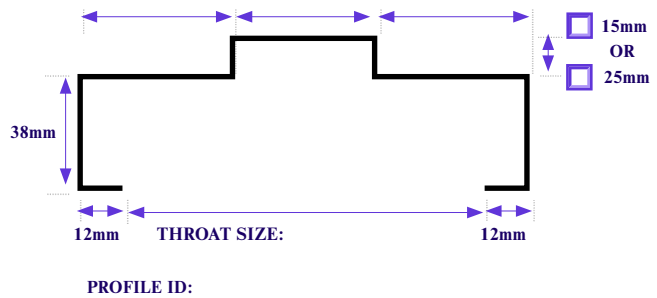

# North Eastern Door Frames: Custom Frame Profile Form

Double Rebate Profile

5/14 Geebung Drive, Port Macquarie NSW 2444 | 36 Enterprise Drive Beresfield NSW 2322 10  
 Production Drive Wauchope NSW 2446 | PHONE: (02) 6581 2822 | FAX: (02) 6581 2802 |  
 EMAIL: doors@nedf.com.au | WEB: www.nedf.com.au