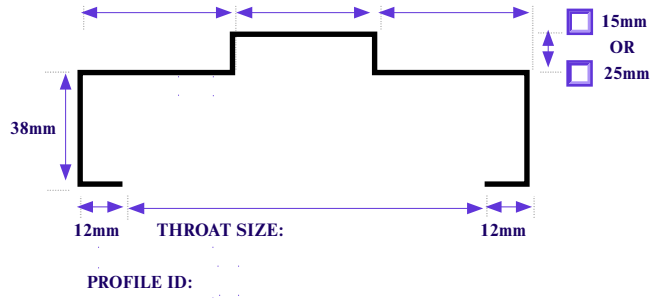

# North Eastern Door Frames: Custom Frame Profile Form

Double Rebate Profile

5/14 Geebung Drive, Port Macquarie NSW 2444 | 36 Enterprise Drive Beresfield NSW 2322 10  
 Production Drive Wauchope NSW 2446 | PHONE: (02) 6581 2822 | FAX: (02) 6581 2802 |  
 EMAIL: doors@nedf.com.au | WEB: www.nedf.com.au