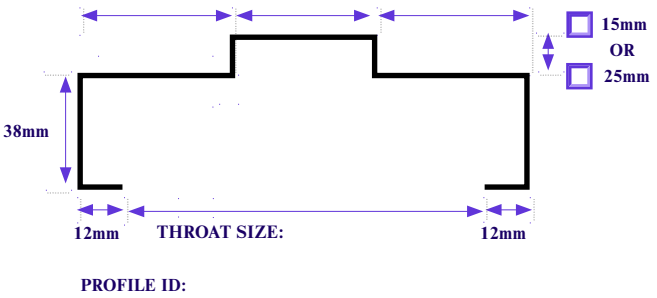

# North Eastern Door Frames: Custom Frame Profile Form

Double Rebate Profile

5/14 Geebung Drive, Port Macquarie NSW 2444 | 36 Enterprise Drive Beresfield NSW 2322 10  
 Production Drive Wauchope NSW 2446 | PHONE: (02) 6581 2822 | FAX: (02) 6581 2802 |  
 EMAIL: doors@nedf.com.au | WEB: www.nedf.com.au