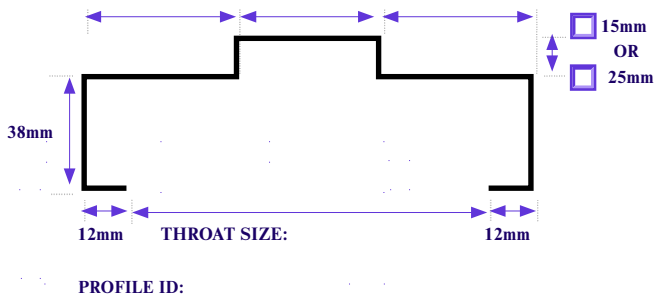

# North Eastern Door Frames: Custom Frame Profile Form

Double Rebate Profile

5/14 Geebung Drive, Port Macquarie NSW 2444 | 36 Enterprise Drive Beresfield NSW 2322 10  
 Production Drive Wauchope NSW 2446 | PHONE: (02) 6581 2822 | FAX: (02) 6581 2802 |  
 EMAIL: doors@nedf.com.au | WEB: www.nedf.com.au