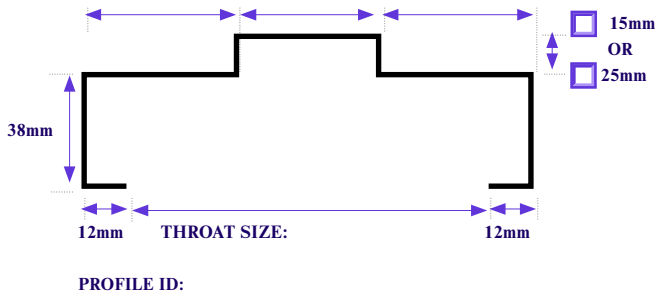

# North Eastern Door Frames: Custom Frame Profile Form

Double Rebate Profile

5/14 Geebung Drive, Port Macquarie NSW 2444 | 36 Enterprise Drive Beresfield NSW 2322 10  
 Production Drive Wauchope NSW 2446 | PHONE: (02) 6581 2822 | FAX: (02) 6581 2802 |  
 EMAIL: doors@nedf.com.au | WEB: www.nedf.com.au