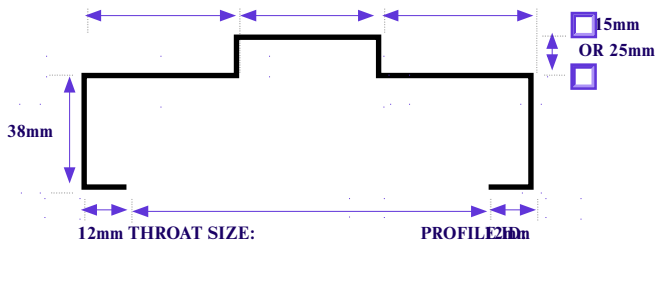

# North Eastern Door Frames: Custom Frame Profile Form

Double Rebate Profile

5/14 Geebung Drive, Port Macquarie NSW 2444 | 36 Enterprise Drive Beresfield NSW 2322 10  
 Production Drive Wauchope NSW 2446 | PHONE: (02) 6581 2822 | FAX: (02) 6581 2802 |  
 EMAIL: doors@nedf.com.au | WEB: www.nedf.com.au