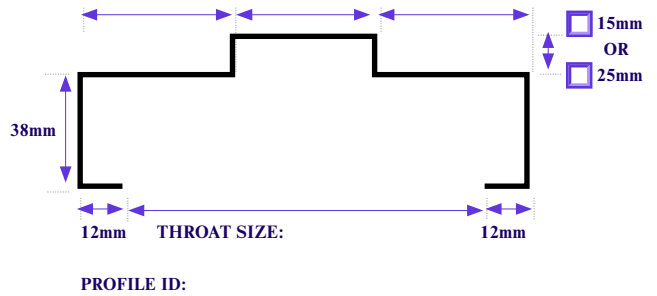

# North Eastern Door Frames: Custom Frame Profile Form

Double Rebate Profile

5/14 Geebung Drive, Port Macquarie NSW 2444 | 36 Enterprise Drive Beresfield NSW 2322 10  
 Production Drive Wauchope NSW 2446 | PHONE: (02) 6581 2822 | FAX: (02) 6581 2802 |  
 EMAIL: doors@nedf.com.au | WEB: www.nedf.com.au