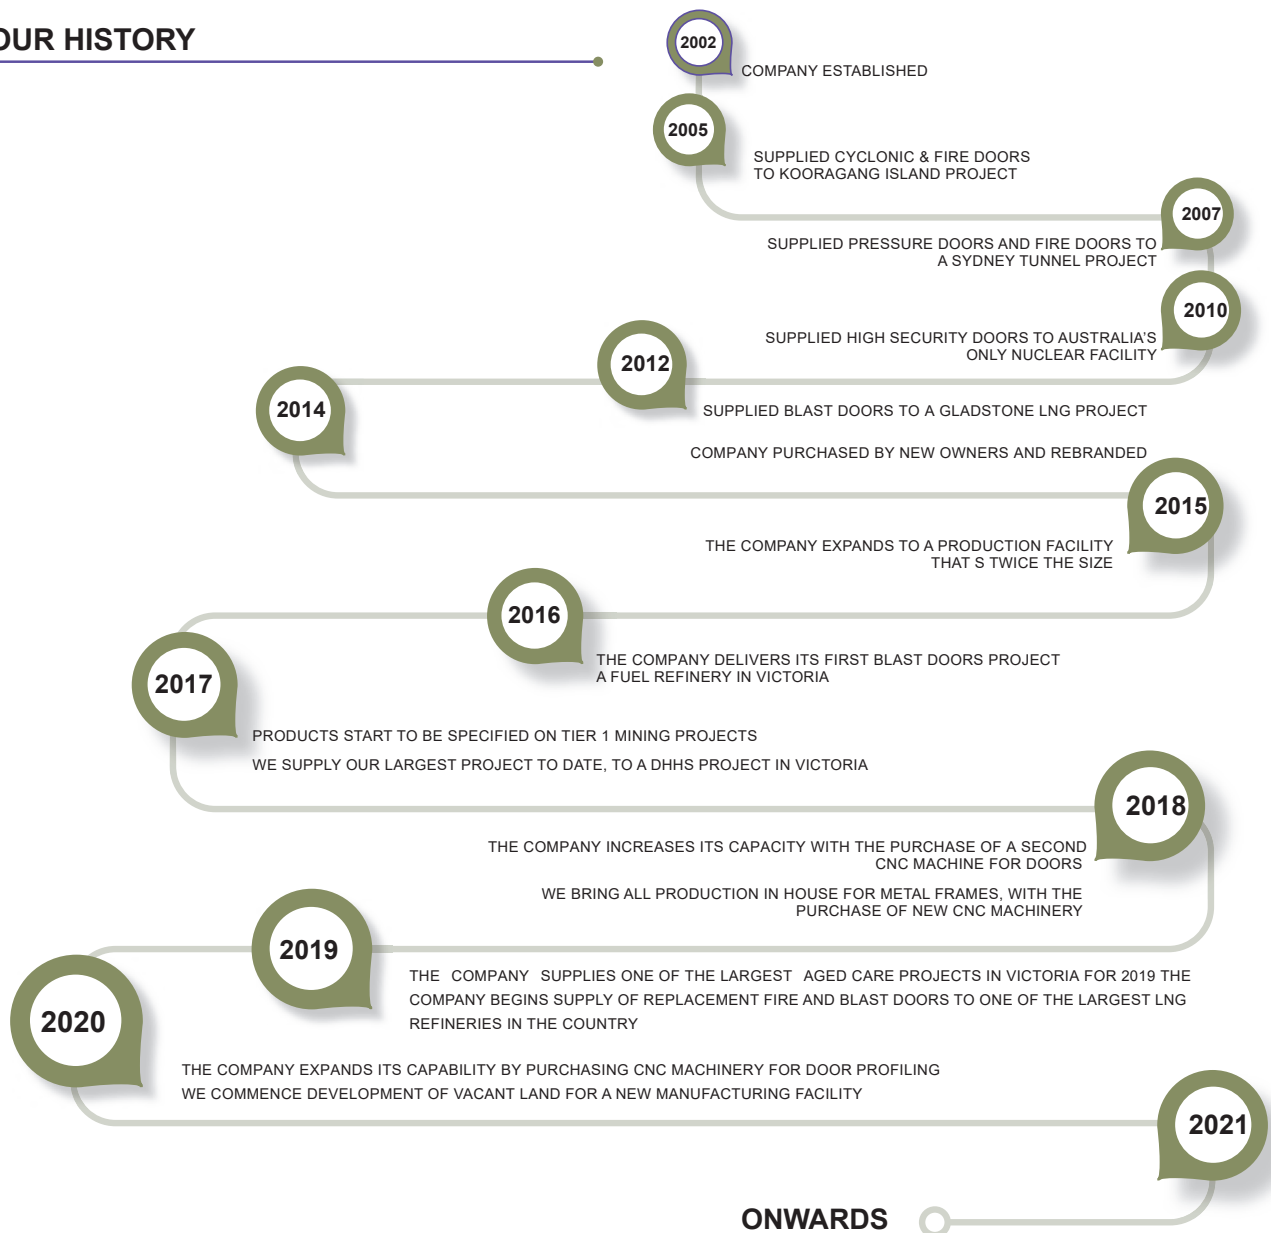

HOW LONG DOES IT TAKE TO MAKE A PIZZA?

It takes the same amount of time to build a door or frame as it does to make a pizza. So why can you get a pizza delivered in under an hour but doors and frames take a month? We don't think it should take a month, and while we aren't quite able to deliver a door and frame in under an hour (yet) we do maintain that we have the best lead times in the country, especially for custom sizes.

WELCOME

Founded in 2002, Spartan Doors began as a low volume manufacturer of standard and specialised doors in Cardiff, New South Wales. Initially the business supplied local construction projects as well as specialised doors to mining infrastructure projects. Subsequently being taken over by North Eastern Door Frames in 2024.

Since then, the business has grown and now supplies construction projects across Australia, and has expanded its product range to work with builders, carpenters, building suppliers, and large private and government infrastructure projects.

The rapid expansion resulted in a move to a larger manufacturing facility in September 2015, based in Kurri Kurri, New South Wales (20 minutes from Newcastle). Now located at 36 Enterprise Drive, Beresfield NSW 2322.

OUR HISTORY