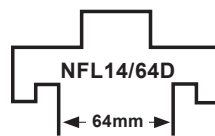

© 2021

Spartan Doors : New Generation Frame Profile Guide

Double Rebate Profile

To Suit Maxi Fire Door

Fire Rated Double Rebate Profile

110 Mitchell Avenue, Kurri Kurri, NSW, 2327, Australia

PHONE: 1300 784 852 | FAX: 1300 784 952 | EMAIL: doors@spartandoors.com.au