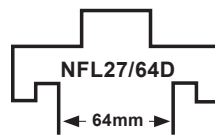

© 2021

Spartan Doors : New Generation Frame Profile Guide

Double Rebate Profile

To Suit Maxi Fire Door

Fire Rated Double Rebate Profile

110 Mitchell Avenue, Kurri Kurri, NSW, 2327, Australia

PHONE: 1300 784 852 | FAX: 1300 784 952 | EMAIL: doors@spartandoors.com.au