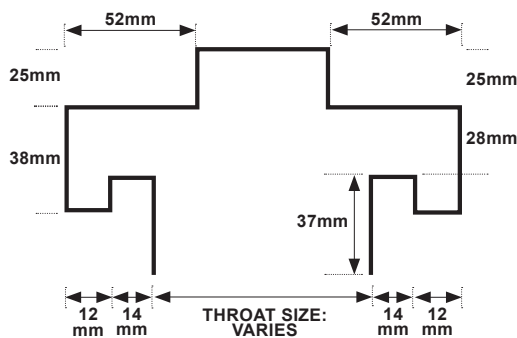

© 2021

Spartan Doors : New Generation Frame Profile Guide

Double Rebate Profile

To Suit Maxi Fire Door

Fire Rated Double Rebate Profile

110 Mitchell Avenue, Kurri Kurri, NSW, 2327, Australia

PHONE: 1300 784 852 | FAX: 1300 784 952 | EMAIL: doors@spartandoors.com.au