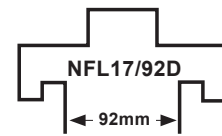

© 2021

Spartan Doors : New Generation Frame Profile Guide

Double Rebate Profile

To Suit Maxi Fire Door

Fire Rated Double Rebate Profile

110 Mitchell Avenue, Kurri Kurri, NSW, 2327, Australia

PHONE: 1300 784 852 | FAX: 1300 784 952 | EMAIL: doors@spartandoors.com.au