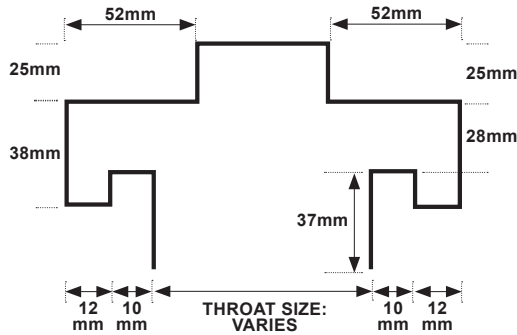

© 2021

Spartan Doors : New Generation Frame Profile Guide

Double Rebate Profile

To Suit Maxi Fire Door

Fire Rated Double Rebate Profile

110 Mitchell Avenue, Kurri Kurri, NSW, 2327, Australia

PHONE: 1300 784 852 | FAX: 1300 784 952 | EMAIL: doors@spartandoors.com.au