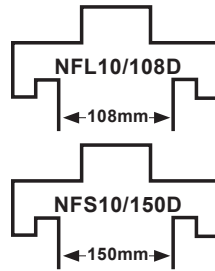

© 2021

Spartan Doors : New Generation Frame Profile Guide

Double Rebate Profile

To Suit Maxi Fire Door

Fire Rated Double Rebate Profile

110 Mitchell Avenue, Kurri Kurri, NSW, 2327, Australia

PHONE: 1300 784 852 | FAX: 1300 784 952 | EMAIL: doors@spartandoors.com.au