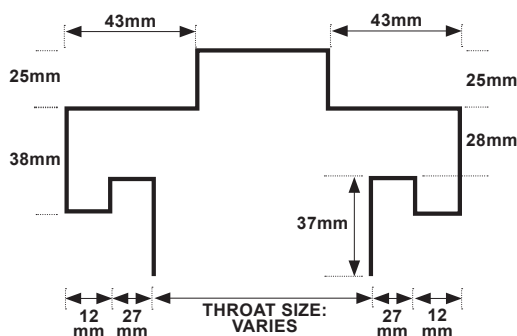

Spartan Doors : New Generation Frame Profile Guide

Double Rebate Profile

To Suit Mini Fire Door

Fire Rated Double Rebate Profile

110 Mitchell Avenue, Kurri Kurri, NSW, 2327, Australia

PHONE: 1300 784 852 | FAX: 1300 784 952 | EMAIL: doors@spartanddoors.com.au