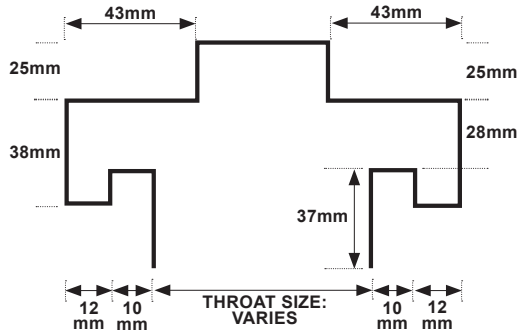

Spartan Doors : New Generation Frame Profile Guide

Double Rebate Profile

To Suit Mini Fire Door

Fire Rated Double Rebate Profile

110 Mitchell Avenue, Kurri Kurri, NSW, 2327, Australia

PHONE: 1300 784 852 | FAX: 1300 784 952 | EMAIL: doors@spartanddoors.com.au