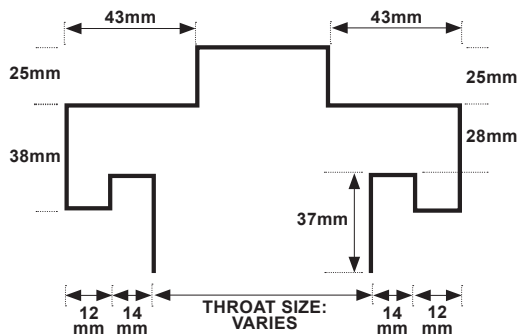

Spartan Doors : New Generation Frame Profile Guide

Double Rebate Profile

To Suit Mini Fire Door

Fire Rated Double Rebate Profile

110 Mitchell Avenue, Kurri Kurri, NSW, 2327, Australia

PHONE: 1300 784 852 | FAX: 1300 784 952 | EMAIL: doors@spartanddoors.com.au