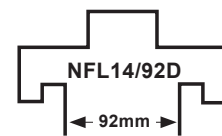

© 2021

Spartan Doors : New Generation Frame Profile Guide

Double Rebate Profile

To Suit Maxi Fire Door

Fire Rated Double Rebate Profile

110 Mitchell Avenue, Kurri Kurri, NSW, 2327, Australia

PHONE: 1300 784 852 | FAX: 1300 784 952 | EMAIL: doors@spartandoors.com.au