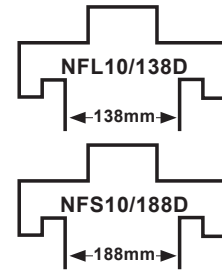

© 2021

Spartan Doors : New Generation Frame Profile Guide

Double Rebate Profile

To Suit Maxi Fire Door

Fire Rated Double Rebate Profile

110 Mitchell Avenue, Kurri Kurri, NSW, 2327, Australia

PHONE: 1300 784 852 | FAX: 1300 784 952 | EMAIL: doors@spartandoors.com.au