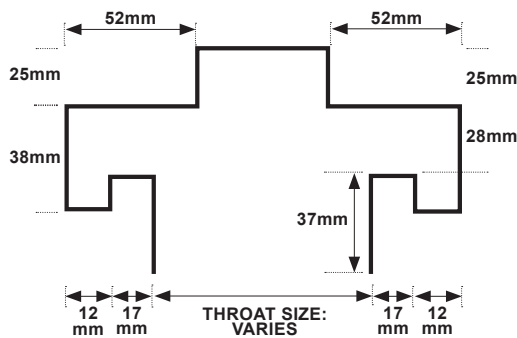

© 2021

Spartan Doors : New Generation Frame Profile Guide

Double Rebate Profile

To Suit Maxi Fire Door

Fire Rated Double Rebate Profile

110 Mitchell Avenue, Kurri Kurri, NSW, 2327, Australia

PHONE: 1300 784 852 | FAX: 1300 784 952 | EMAIL: doors@spartandoors.com.au