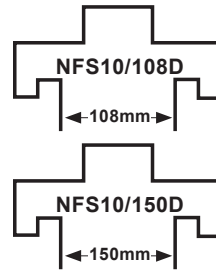

Spartan Doors : New Generation Frame Profile Guide

Double Rebate Profile

To Suit Mini Fire Door

Fire Rated Double Rebate Profile

110 Mitchell Avenue, Kurri Kurri, NSW, 2327, Australia

PHONE: 1300 784 852 | FAX: 1300 784 952 | EMAIL: doors@spartanddoors.com.au