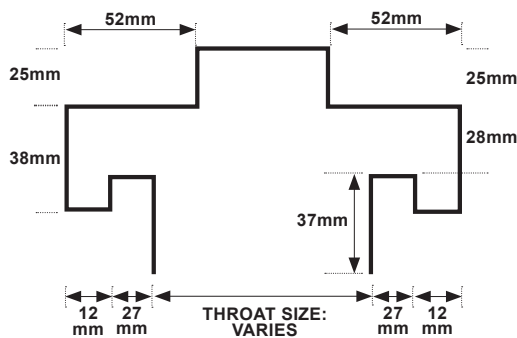

© 2021

Spartan Doors : New Generation Frame Profile Guide

Double Rebate Profile

To Suit Maxi Fire Door

Fire Rated Double Rebate Profile

110 Mitchell Avenue, Kurri Kurri, NSW, 2327, Australia

PHONE: 1300 784 852 | FAX: 1300 784 952 | EMAIL: doors@spartandoors.com.au