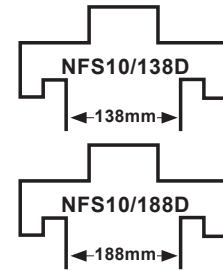

Spartan Doors : New Generation Frame Profile Guide

Double Rebate Profile

To Suit Mini Fire Door

Fire Rated Double Rebate Profile

110 Mitchell Avenue, Kurri Kurri, NSW, 2327, Australia

PHONE: 1300 784 852 | FAX: 1300 784 952 | EMAIL: doors@spartanddoors.com.au