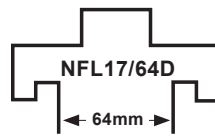

© 2021

Spartan Doors : New Generation Frame Profile Guide

Double Rebate Profile

To Suit Maxi Fire Door

Fire Rated Double Rebate Profile

110 Mitchell Avenue, Kurri Kurri, NSW, 2327, Australia

PHONE: 1300 784 852 | FAX: 1300 784 952 | EMAIL: doors@spartandoors.com.au