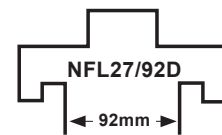

© 2021

Spartan Doors : New Generation Frame Profile Guide

Double Rebate Profile

To Suit Maxi Fire Door

Fire Rated Double Rebate Profile

110 Mitchell Avenue, Kurri Kurri, NSW, 2327, Australia

PHONE: 1300 784 852 | FAX: 1300 784 952 | EMAIL: doors@spartandoors.com.au