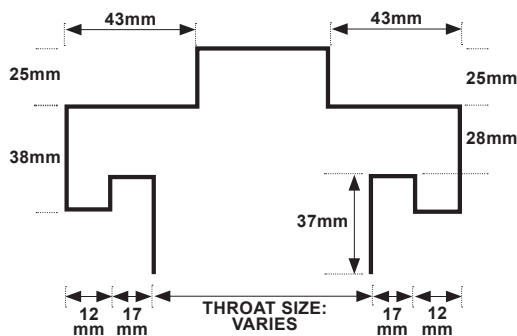

Spartan Doors : New Generation Frame Profile Guide

Double Rebate Profile

To Suit Mini Fire Door

Fire Rated Double Rebate Profile

110 Mitchell Avenue, Kurri Kurri, NSW, 2327, Australia

PHONE: 1300 784 852 | FAX: 1300 784 952 | EMAIL: doors@spartanddoors.com.au