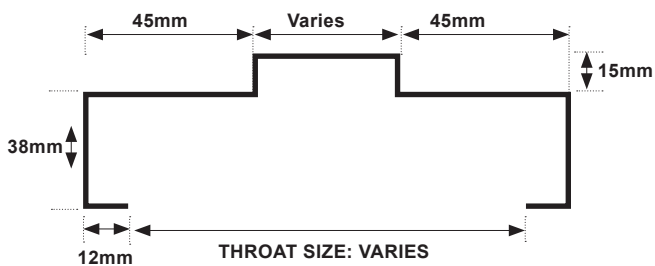

Spartan Doors : Standard Frame Profile Guide

Double Rebate Profile

To Suit 35mm Doors

Double Rebate Profile

To Suit 40mm Doors

Double Rebate Profile

To Suit 45mm Doors

Non-Fire Rated Double Rebate Profile