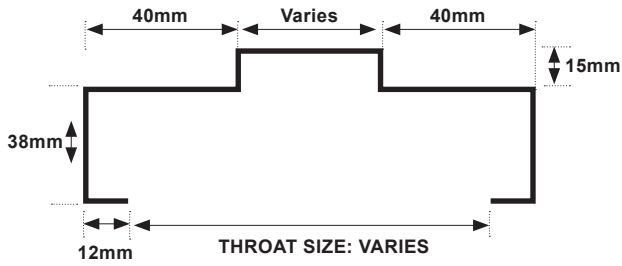

Spartan Doors : Standard Frame Profile Guide

Double Rebate Profile

To Suit 35mm Doors

Double Rebate Profile

To Suit 40mm Doors

Double Rebate Profile

To Suit 45mm Doors

Non-Fire Rated Double Rebate Profile