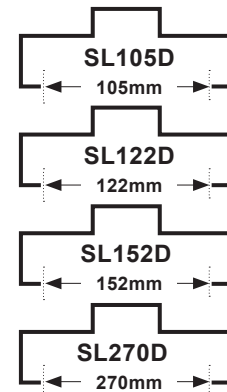

Spartan Doors : Standard Frame Profile Guide

Double Rebate Profile

To Suit 35mm Doors

Double Rebate Profile

To Suit 40mm Doors

Double Rebate Profile

To Suit 45mm Doors

Non-Fire Rated Double Rebate Profile