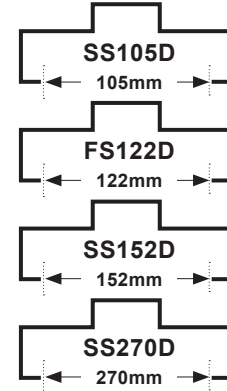

Spartan Doors : Standard Frame Profile Guide

Double Rebate Profile

To Suit 35mm Doors

Double Rebate Profile

To Suit 40mm Doors

Double Rebate Profile

To Suit 45mm Doors

Non-Fire Rated Double Rebate Profile