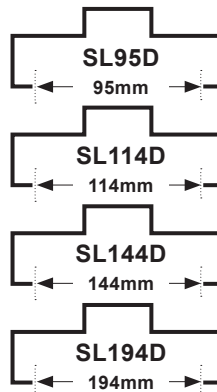

Spartan Doors : Standard Frame Profile Guide

Double Rebate Profile

To Suit 35mm Doors

Double Rebate Profile

To Suit 40mm Doors

Double Rebate Profile

To Suit 45mm Doors

Non-Fire Rated Double Rebate Profile