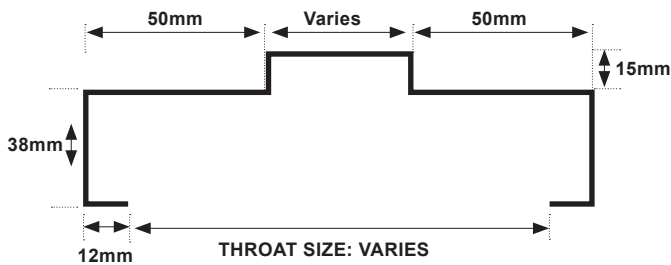

Spartan Doors : Standard Frame Profile Guide

Double Rebate Profile

To Suit 35mm Doors

Double Rebate Profile

To Suit 40mm Doors

Double Rebate Profile

To Suit 45mm Doors

Non-Fire Rated Double Rebate Profile