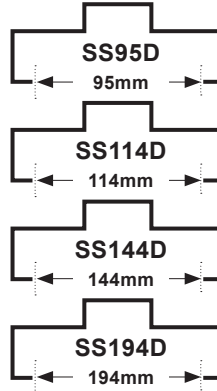

Spartan Doors : Standard Frame Profile Guide

Double Rebate Profile

To Suit 35mm Doors

Double Rebate Profile

To Suit 40mm Doors

Double Rebate Profile

To Suit 45mm Doors

Non-Fire Rated Double Rebate Profile