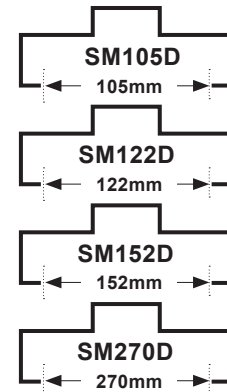

Spartan Doors : Standard Frame Profile Guide

Double Rebate Profile

To Suit 35mm Doors

Double Rebate Profile

To Suit 40mm Doors

Double Rebate Profile

To Suit 45mm Doors

Non-Fire Rated Double Rebate Profile