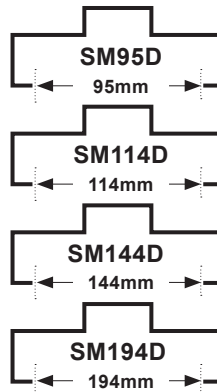

Spartan Doors : Standard Frame Profile Guide

Double Rebate Profile

To Suit 35mm Doors

Double Rebate Profile

To Suit 40mm Doors

Double Rebate Profile

To Suit 45mm Doors

Non-Fire Rated Double Rebate Profile